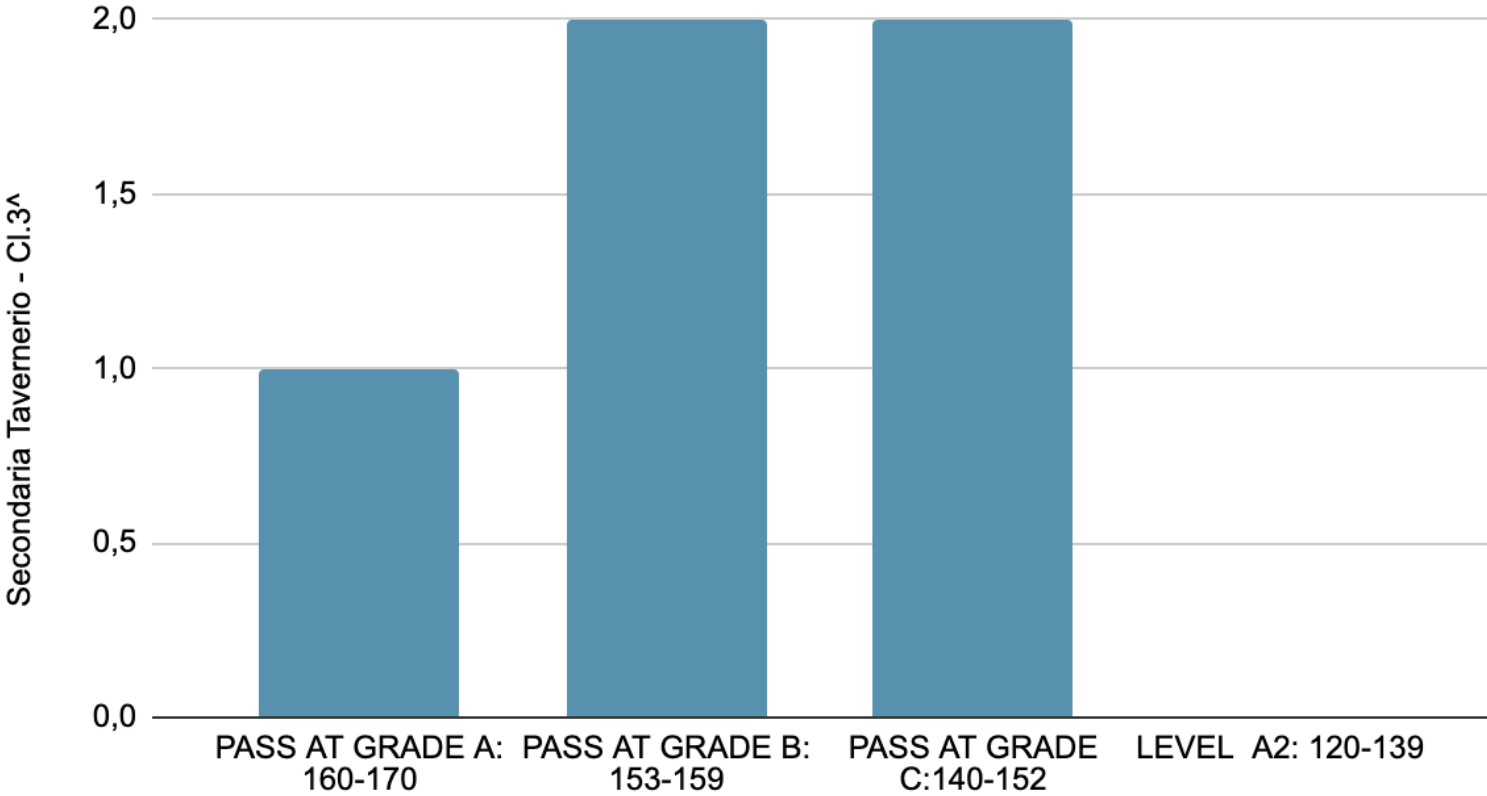

CERTIFICAZIONE LINGUISTICA INTERNAZIONALE CAMBRIDGE PET: LIVELLO B1

CAMBRIDGE PET - Secondaria Tavernerio - Cl.3^

1. **Legenda - Results Score**
   Pass at Grade A : 160 — 170
   Pass at Grade B : 153 — 159
   Pass at Grade C : 140 — 152
   Level A2: 120 — 139