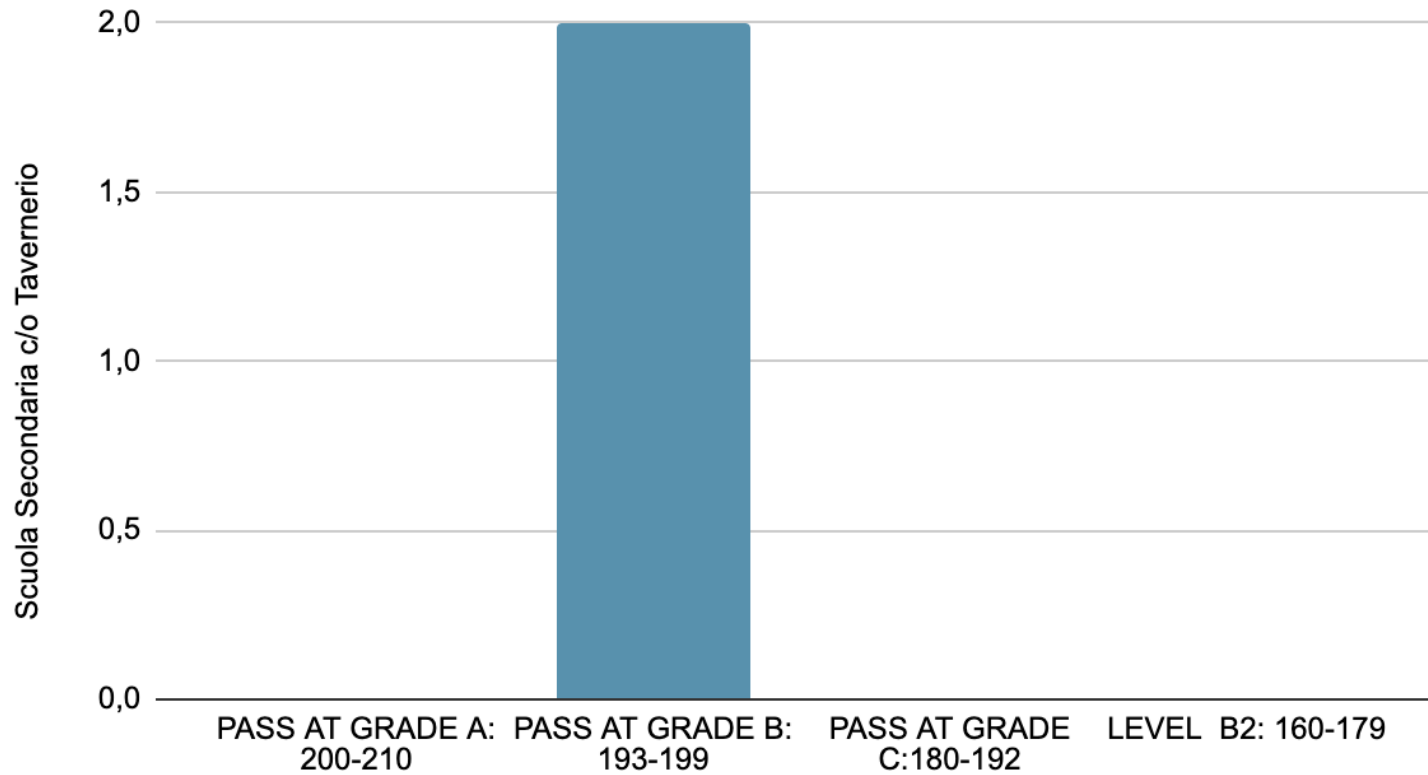

CERTIFICAZIONE LINGUISTICA INTERNAZIONALE CAMBRIDGE ADVANCED : LEVEL C1

Scuola Secondaria c/o Tavernerio

Legenda - Results Score

Pass at Grade A : 200-210

Pass at Grade B : 193-199

Pass at Grade C : 180-192

Level A2: 160-179