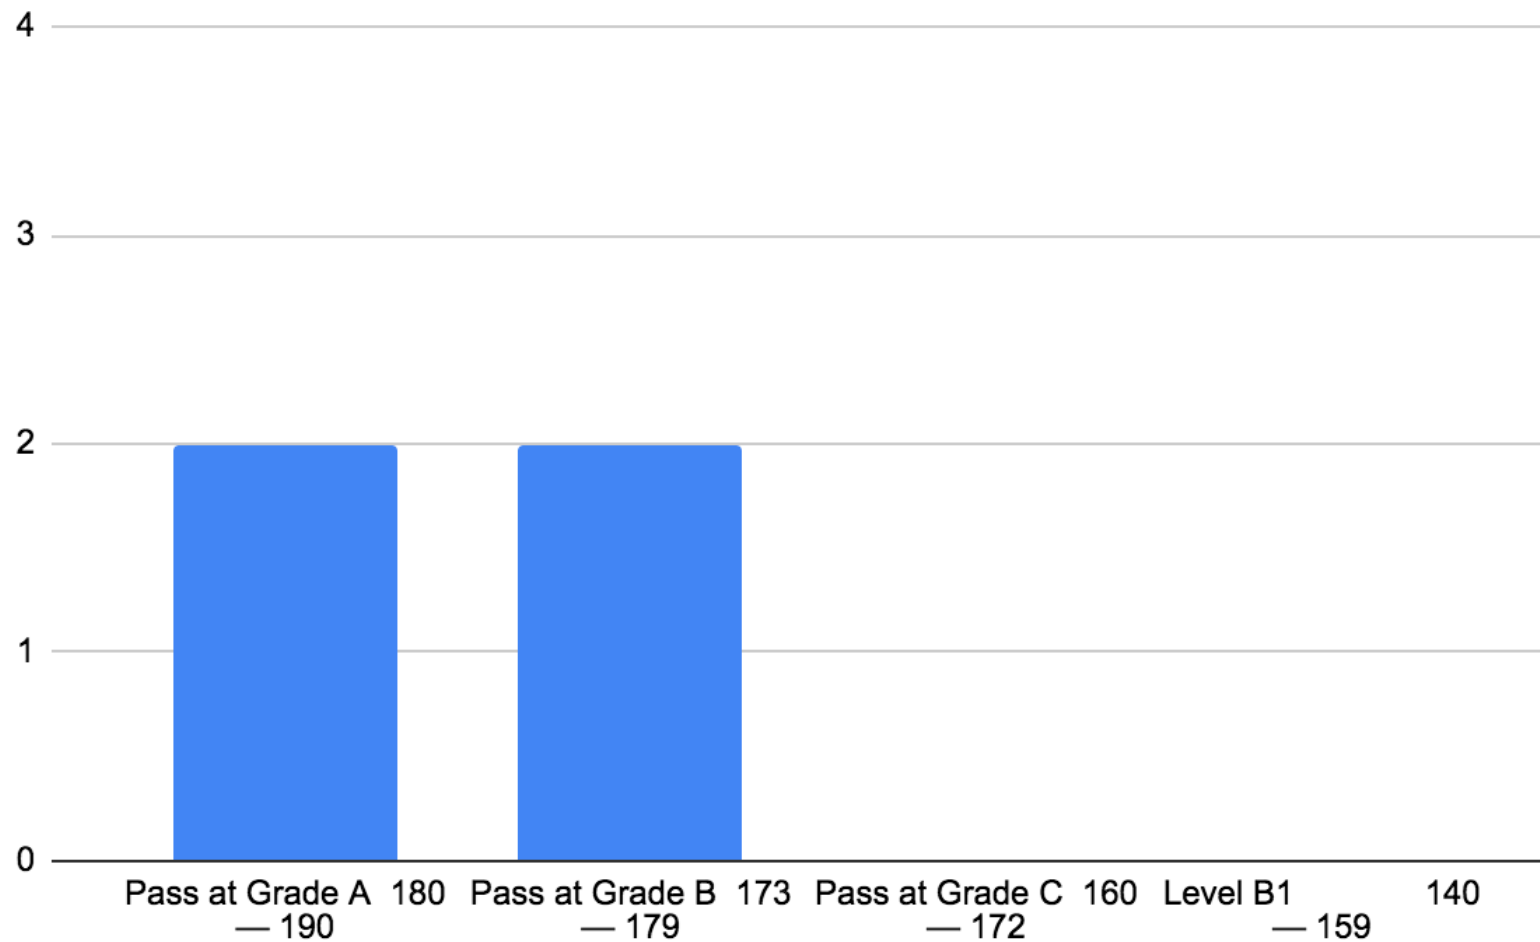

CERTIFICAZIONE LINGUISTICA INTERNAZIONALE CAMBRIDGE F.I.R.S.T : LIVELLO B2

Legenda - Results Score

Pass at Grade A 180 — 190

Pass at Grade B 173 — 179

Pass at Grade C 160 — 172

Level B1 140 — 159